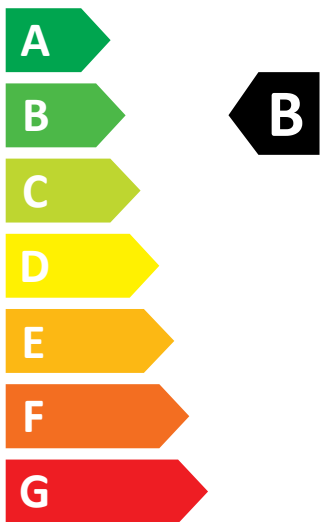

# ENERG

AEG

LWR96944BE 914610736

💧 206 kWh / 100

💧 49 kWh / 100

6,0 kg

9,0 kg

48 L