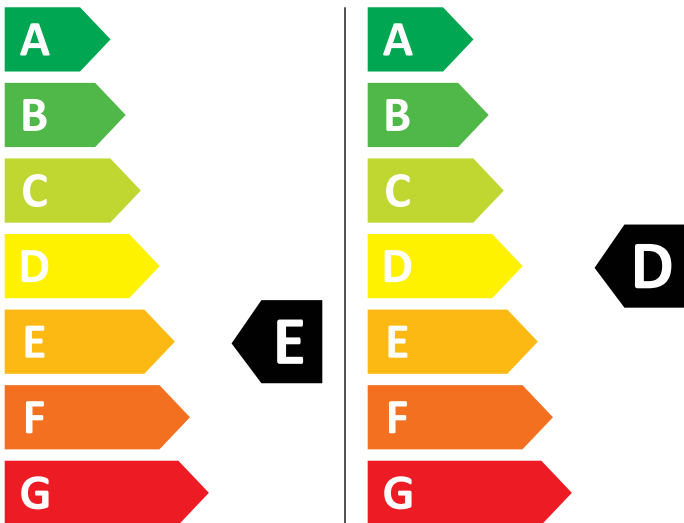

ENERG

Electrolux

EW7W368SI 914606408

💧 266 kWh/100

💧 73 kWh/100

4,0 kg

8,0 kg

60 L