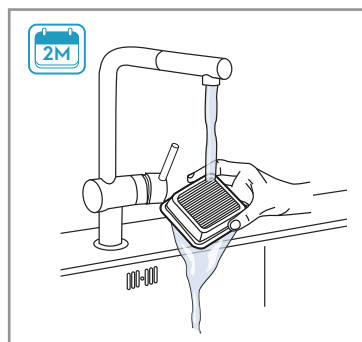

electrolux.com/shop

PureQ9 Performance kit
Com ref: ESKQ9
PNC: 900923089/8

PureQ9 filter kit
Com ref: EF167
PNC: 900923090/6

PureQ9 Home and car kit
Com ref: KIT19
PNC: 900923091/4