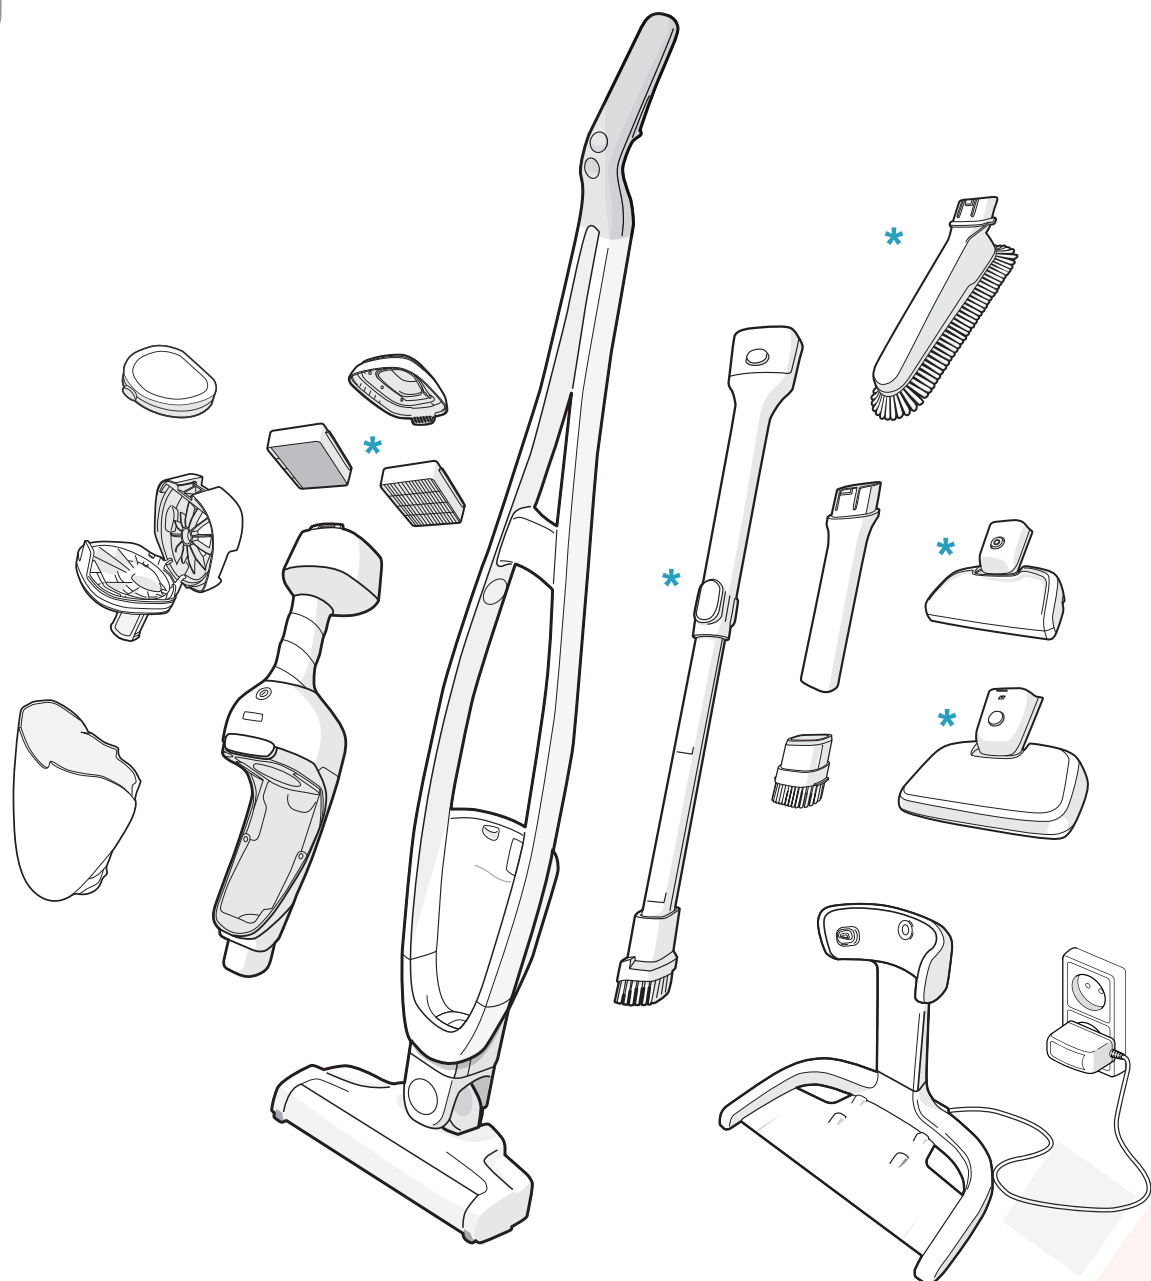

www.electrolux.com

4h

Lightbulb x2

100%
75-100%
50-75%
25-50%
0%

25,2 Volt	15 min	25 min	55 min
21,6 Volt	14 min	23 min	50 min

ON OFF