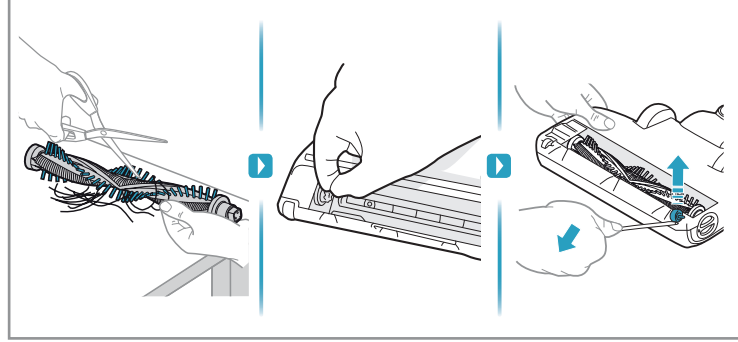

electrolux.com/shop

PureQ9 Performance kit
Com ref: ESKQ9
PNC: 900923089/8

PureQ9 filter kit
Com ref: EF167
PNC: 900923090/6

PureQ9 Home and car kit
Com ref: KIT19
PNC: 900923091/4