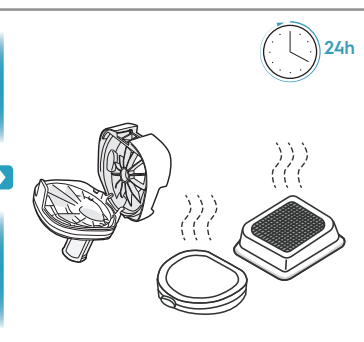

electrolux.com/shop

PureQ9 Performance kit
Com ref: ESKQ9
PNC: 900923089/8

PureQ9 filter kit
Com ref: EF167
PNC: 900923090/6

PureQ9 Home and car kit
Com ref: KIT19
PNC: 900923091/4