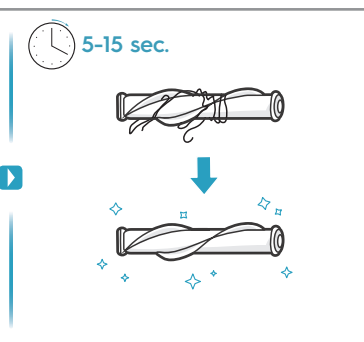

electrolux.com/shop

PureQ9 Performance kit
Com ref: ESKQ9
PNC: 900923089/8

PureQ9 filter kit
Com ref: EF167
PNC: 900923090/6

PureQ9 Home and car kit
Com ref: KIT19
PNC: 900923091/4