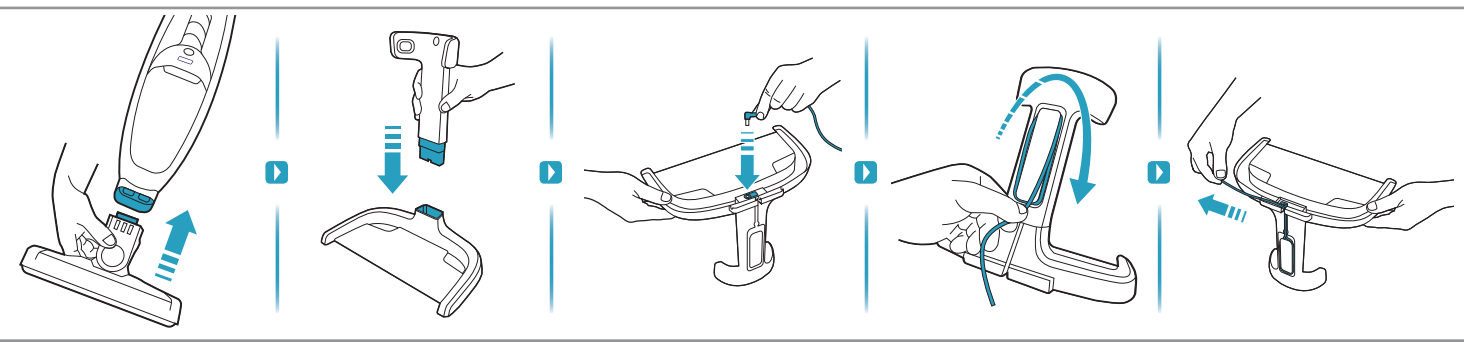

electrolux.com/shop

PureQ9 Performance kit
Com ref: ESKQ9
PNC: 900923089/8

PureQ9 filter kit
Com ref: EF167
PNC: 900923090/6

PureQ9 Home and car kit
Com ref: KIT19
PNC: 900923091/4