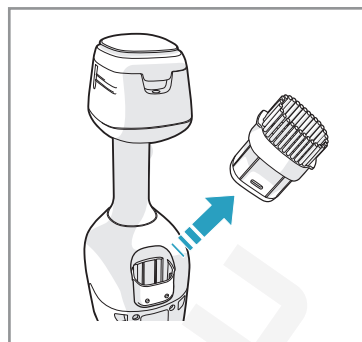

electrolux.com/shop

PureQ9 Performance kit
Com ref: ESKQ9
PNC: 900923089/8

PureQ9 filter kit
Com ref: EF167
PNC: 900923090/6

PureQ9 Home and car kit
Com ref: KIT19
PNC: 900923091/4